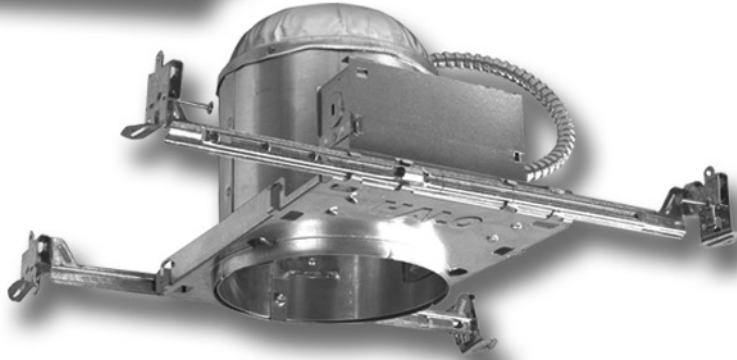

Stock Guide

- HALO
- HALO TRAC & SURFACE
- ALL-PRO
- METALUX
- LUMARK OUTDOOR
- LUMARK INDOOR
- SURE-LITES
- PORTFOLIO
- PDS
- IRIS
- LUMIERE
- MCGRAW-EDISON
- FAIL-SAFE
- MWS
- HID ACCESSORIES
- POLES